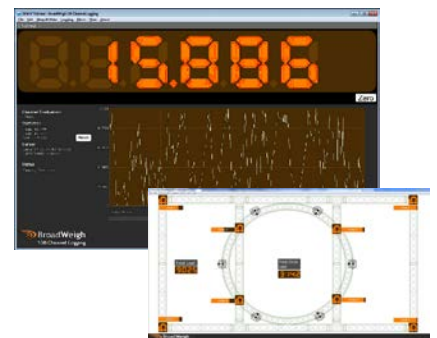

Software
BW-LOG100